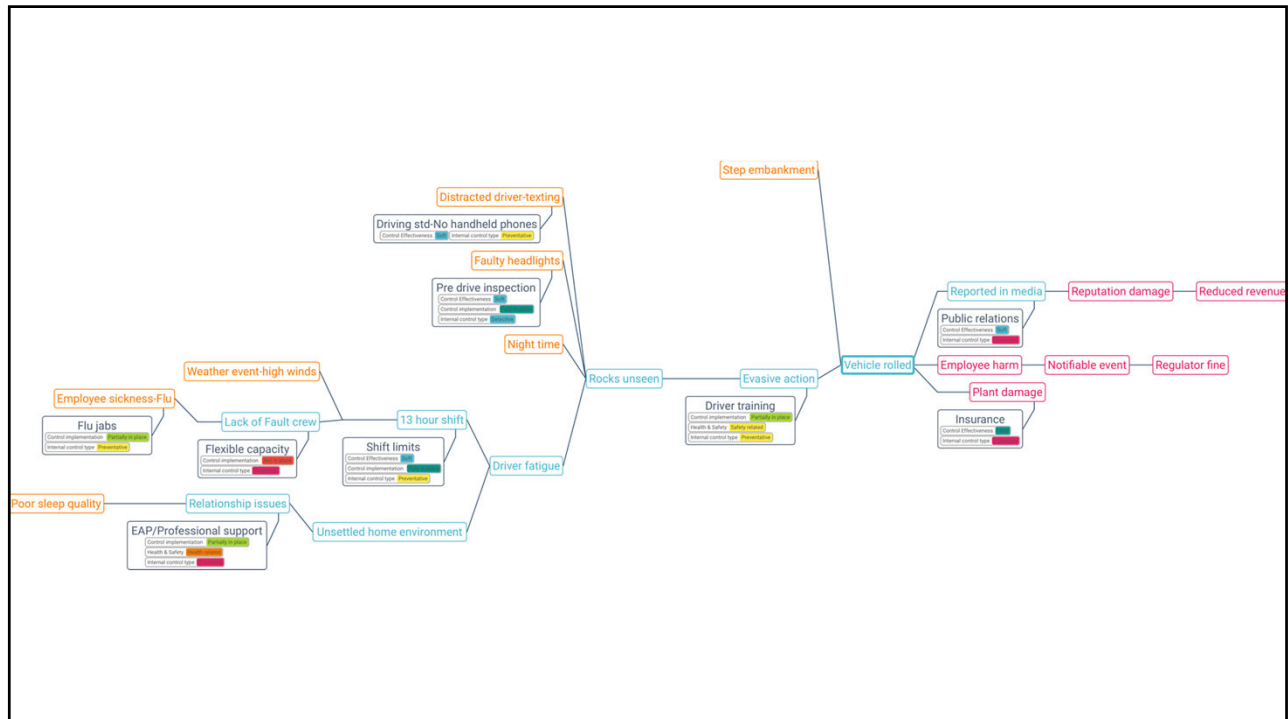

Delta's Fatigue Project

Te Herenga Waka

School of Health

TE HERENGA WAKA

WELLINGTON

VICTORIA UNIVERSITY OF WELLINGTON

Conceptual Framing

The collage features four distinct elements: a grey and blue LEGO Technic robot on the left; a yellow heart emoji with a pink heart shape inside in the center; a green app interface titled 'Balance on one leg' with instructions and a stick figure diagram on the right; and a cartoon boy with a dazed expression and stars around his head on the far right.

DELTA DO IT FIRST DO IT RIGHT DO IT TOGETHER >>>> FATIGUE MANAGEMENT | DELTAS APPROACH

DELTA
THINK INFRASTRUCTURE

HIGHLIGHTING FATIGUE IN THE ELECTRICITY SECTOR